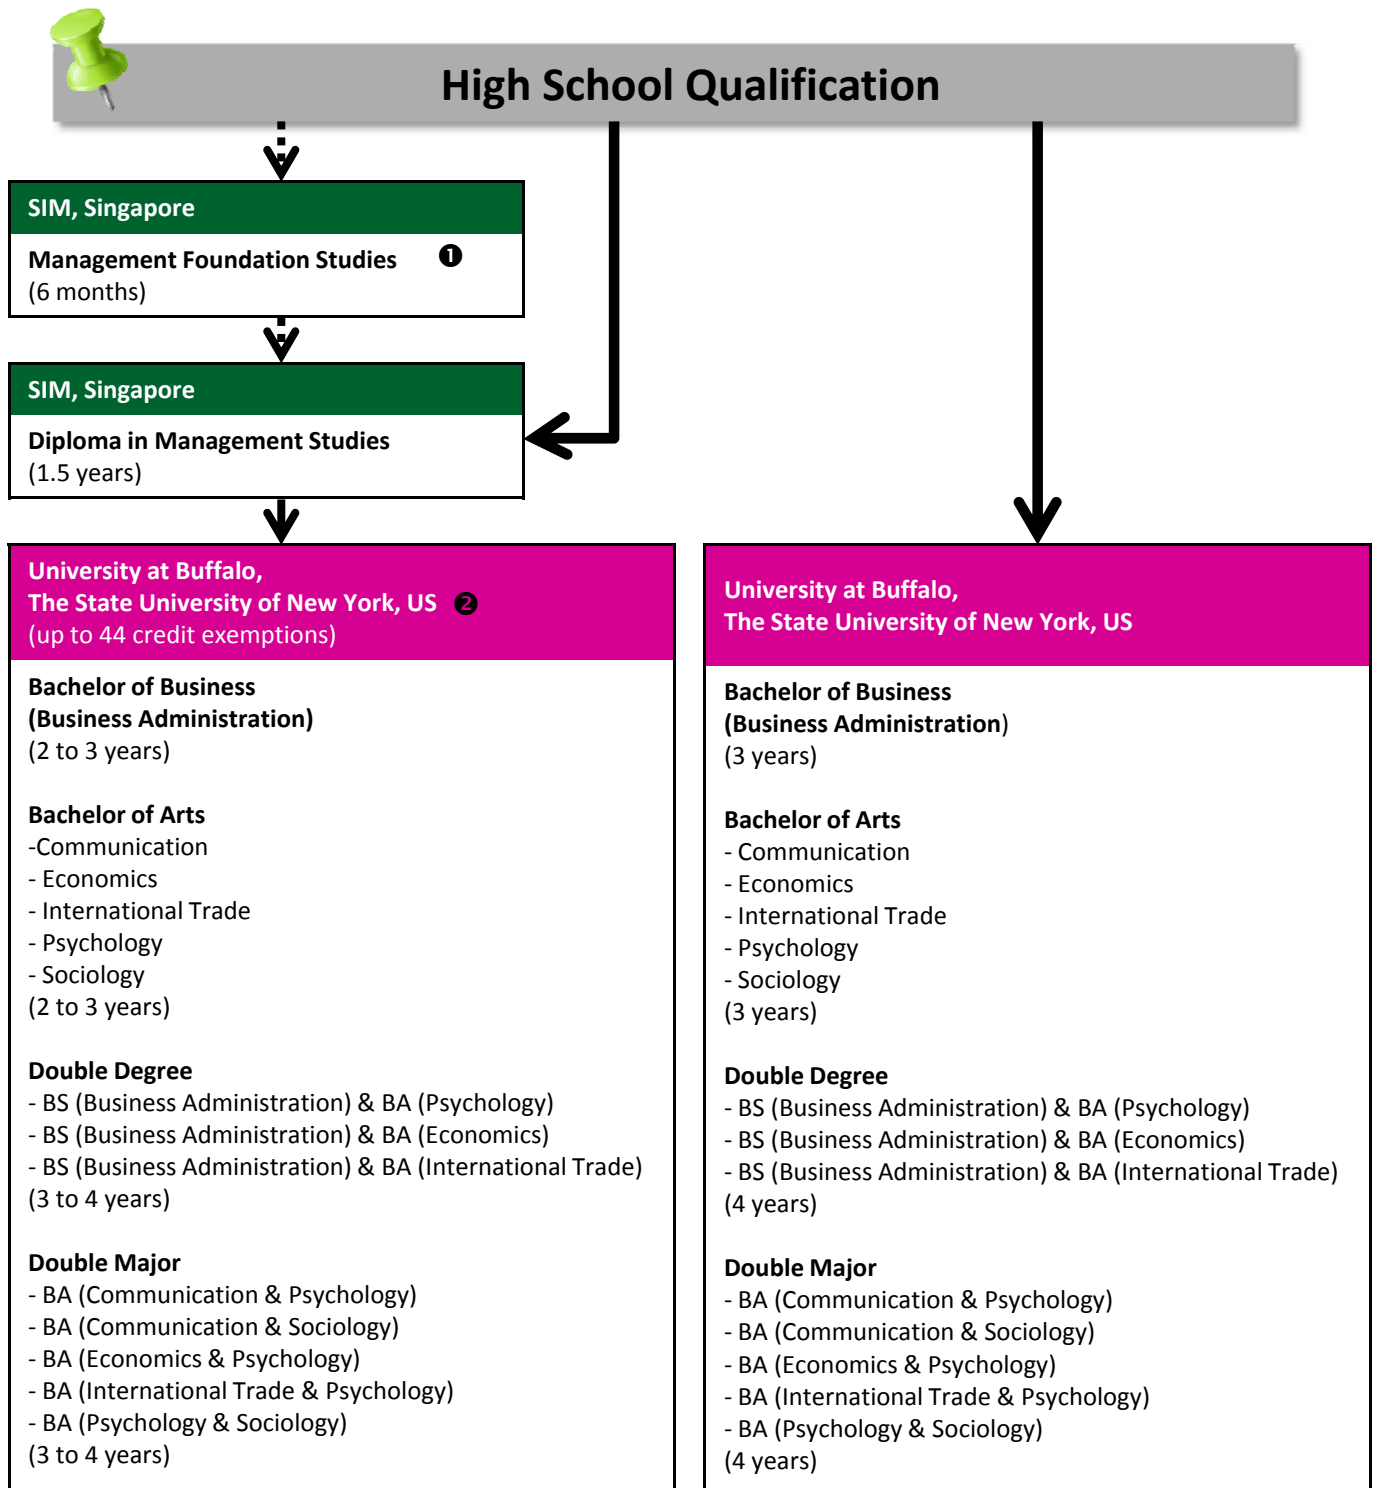

# EDUCATIONAL PATHWAYS

## Indonesia

① The Management Foundation Studies (MFS) is a certificate programme.

② DMS graduates need minimum Grade "B" for each articulated subject in Bachelor of Science (Business Administration) and Bachelor of Arts (Economics), minimum "Pass" for other exemptions.