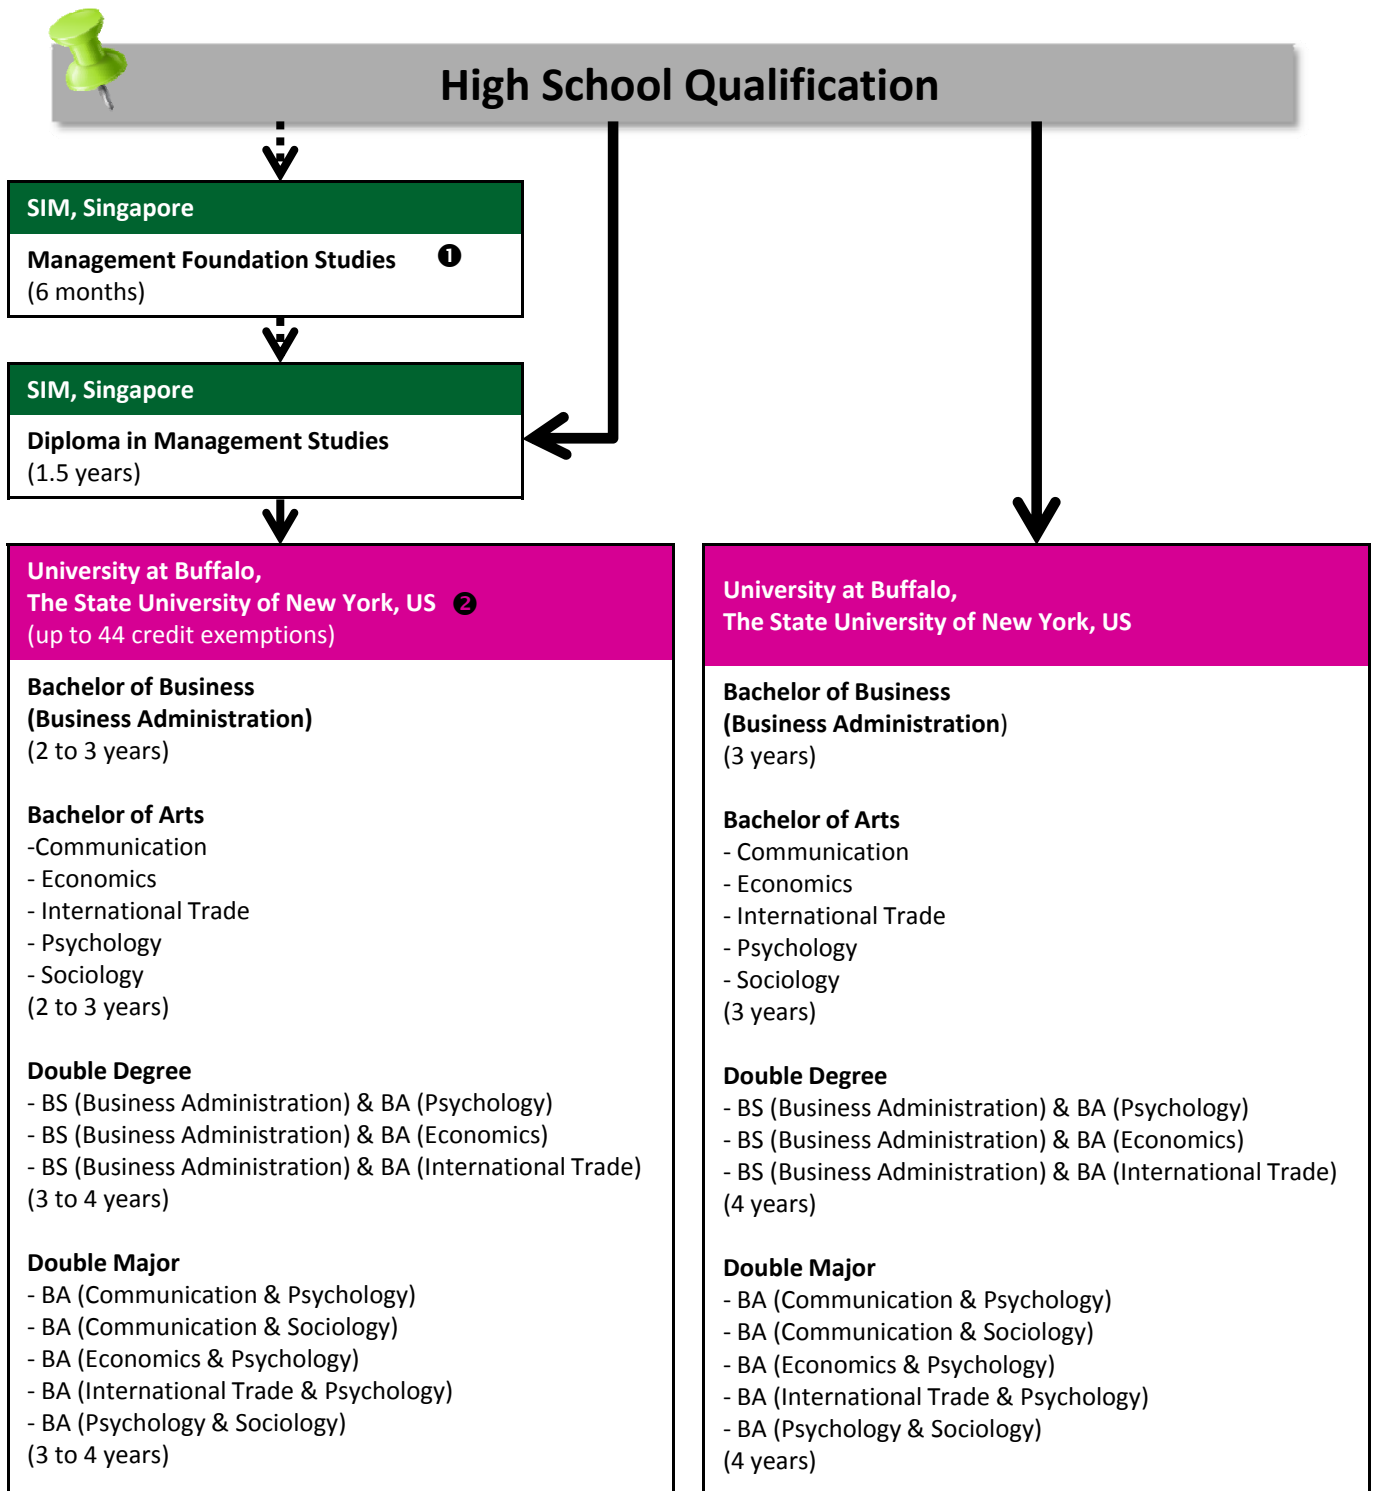

EDUCATIONAL PATHWAYS

Japan

① The Management Foundation Studies (MFS) is a certificate programme.

② DMS graduates need minimum Grade "B" for each articulated subject in Bachelor of Science (Business Administration) and Bachelor of Arts (Economics), minimum "Pass" for other exemptions.