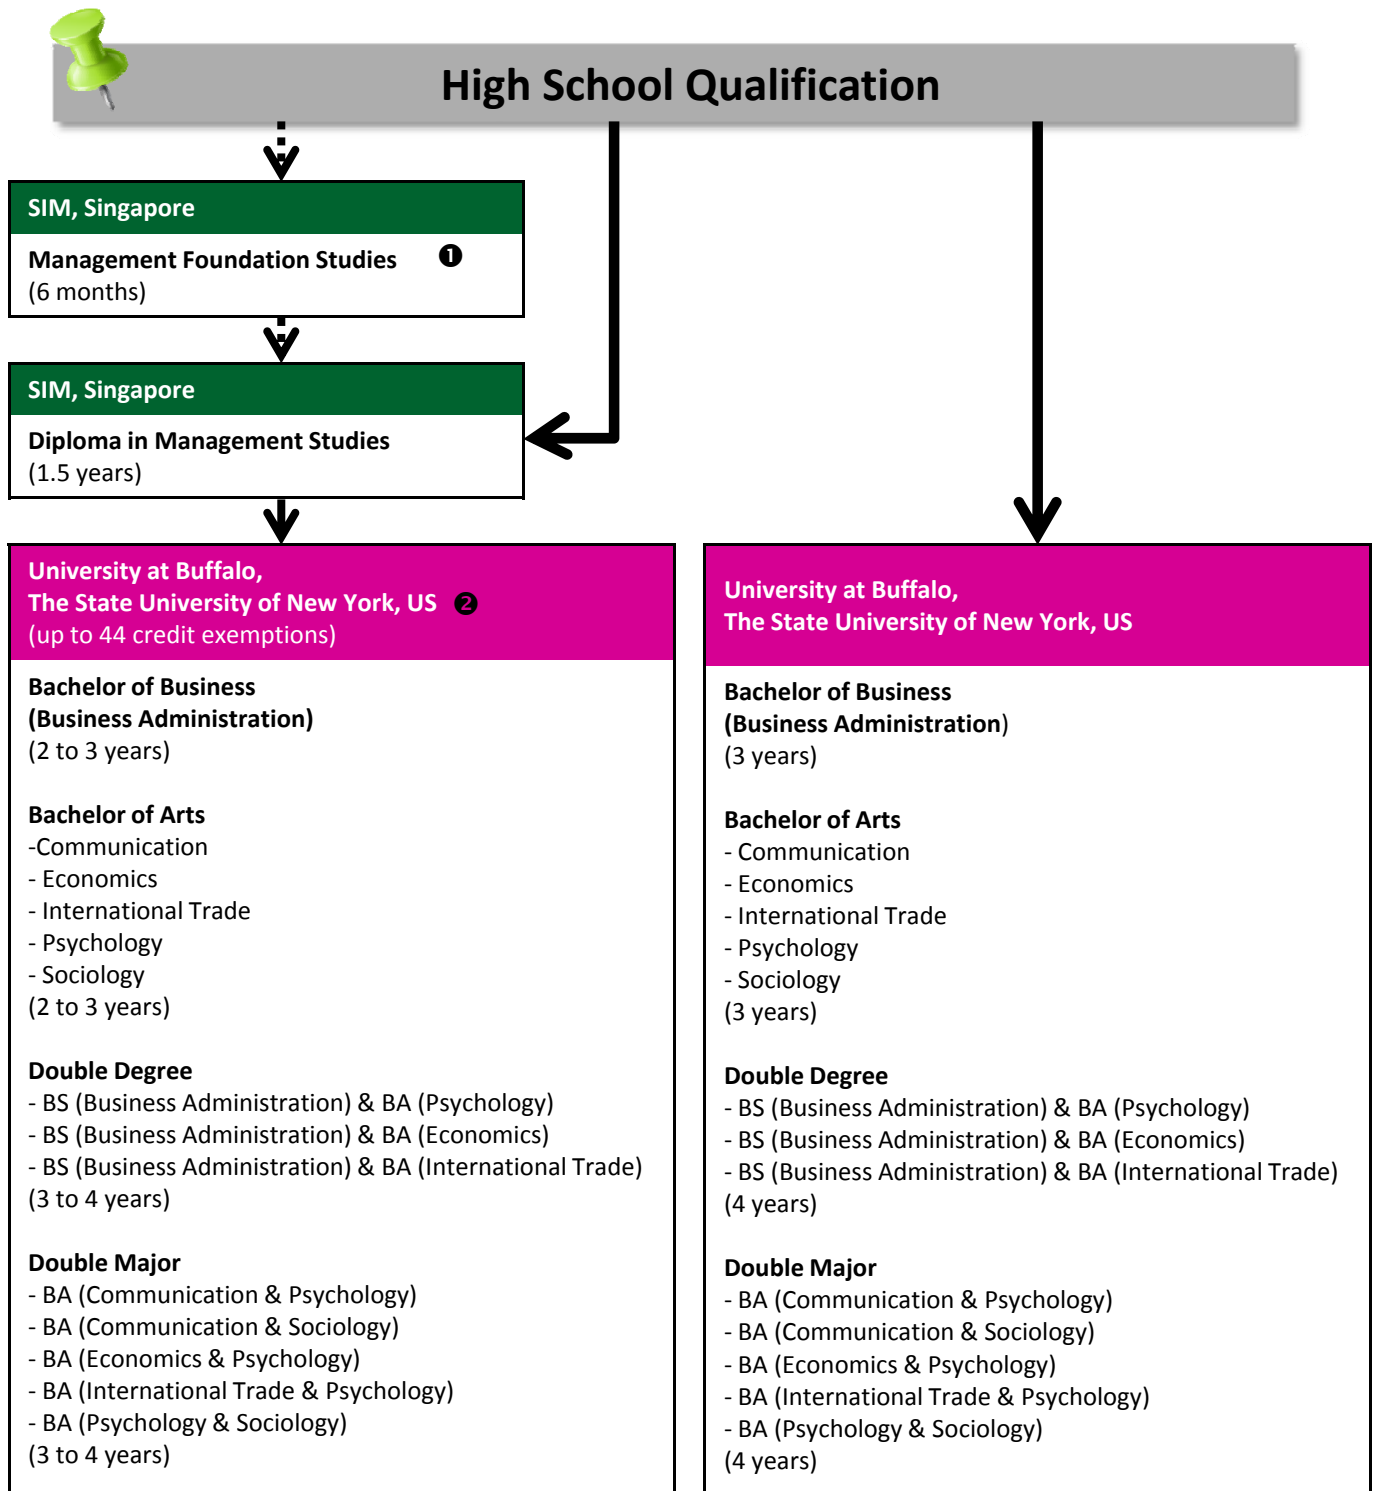

EDUCATIONAL PATHWAYS

India

① The Management Foundation Studies (MFS) is a certificate programme.

② DMS graduates need minimum Grade "B" for each articulated subject in Bachelor of Science (Business Administration) and Bachelor of Arts (Economics), minimum "Pass" for other exemptions.