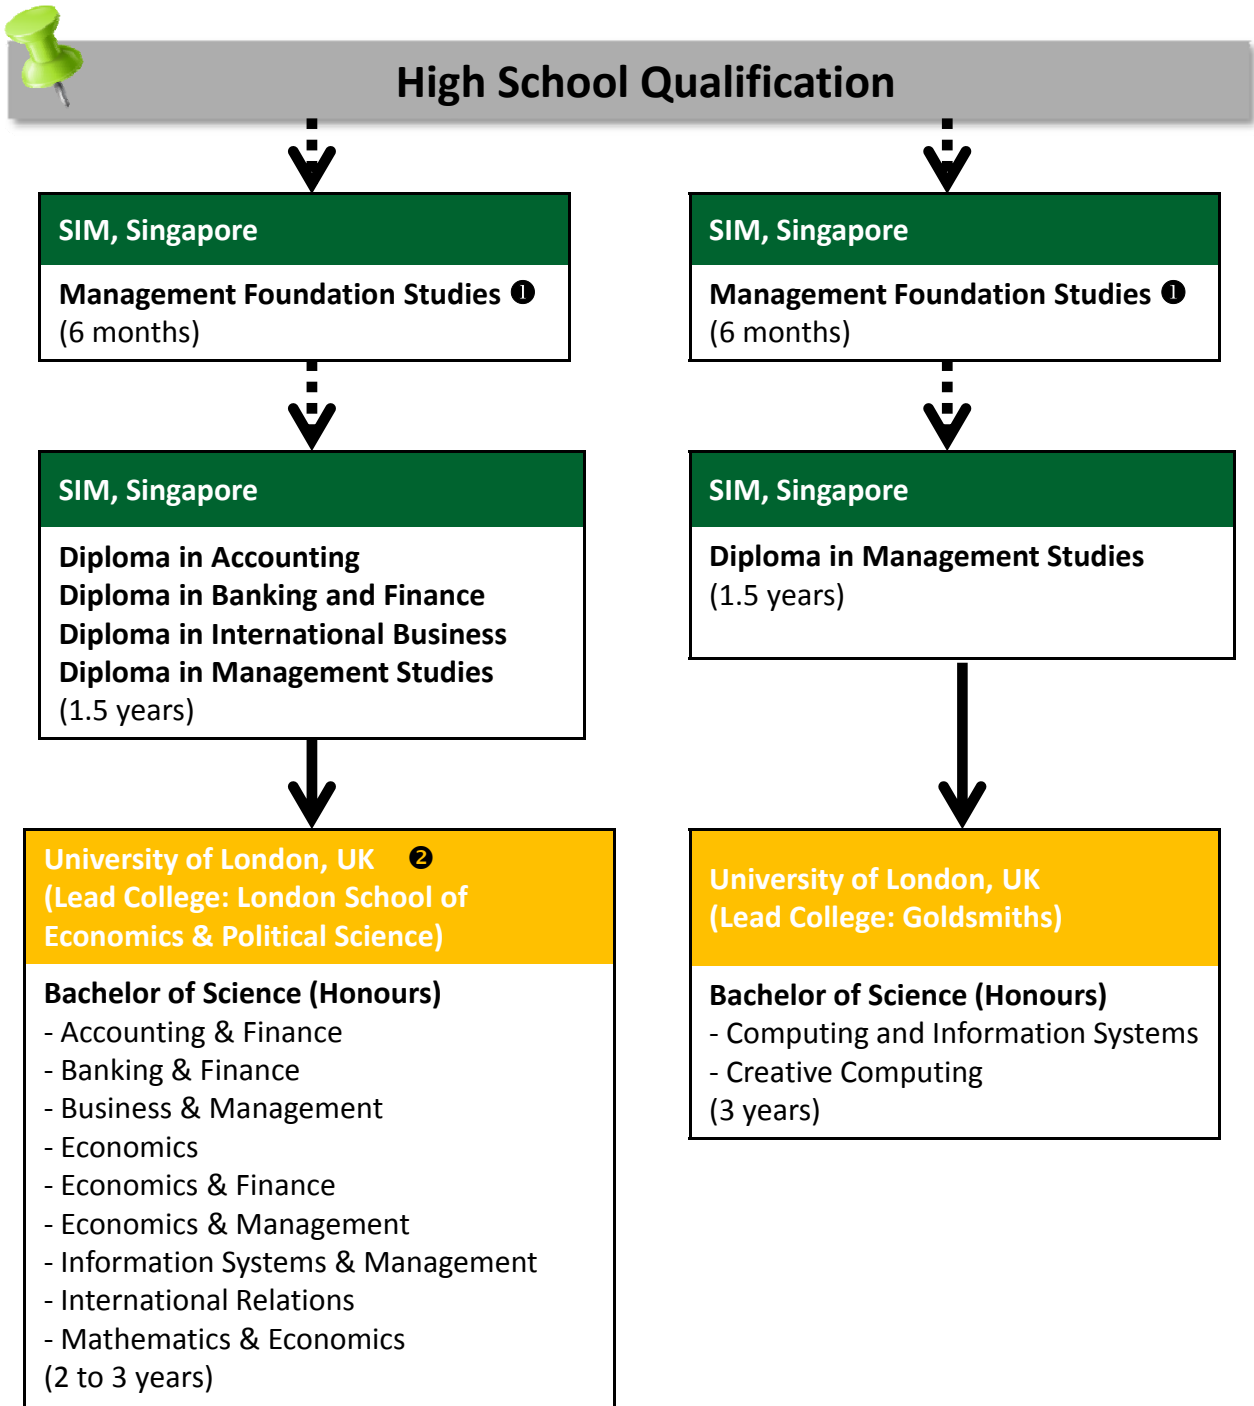

EDUCATIONAL PATHWAYS

Laos

① The Management Foundation Studies (MFS) is a certificate programme.

② For maximum automatic Accreditation of Prior Learning - APL (exemptions), SIM Diploma graduates are required to undergo and achieve B- or better in the bridging courses in Mathematics and Economics (over 3 months)

EDUCATIONAL PATHWAYS

Laos

High School Qualification

① The International Foundation Programme is a certificate programme.

EDUCATIONAL PATHWAYS

Laos

High School Qualification

University of London, UK
(Lead College: London School of Economics & Political Science)

Bachelor of Science (Honours)

- Accounting & Finance
 - Banking & Finance
 - Business & Management
 - Economics
 - Economics & Finance
 - Economics & Management
 - Information Systems & Management
 - International Relations
 - Mathematics & Economics
- (3 years)

University of London, UK
(Lead College: Goldsmiths)

Bachelor of Science (Honours)

- Computing and Information Systems
 - Creative Computing
- (3 years)