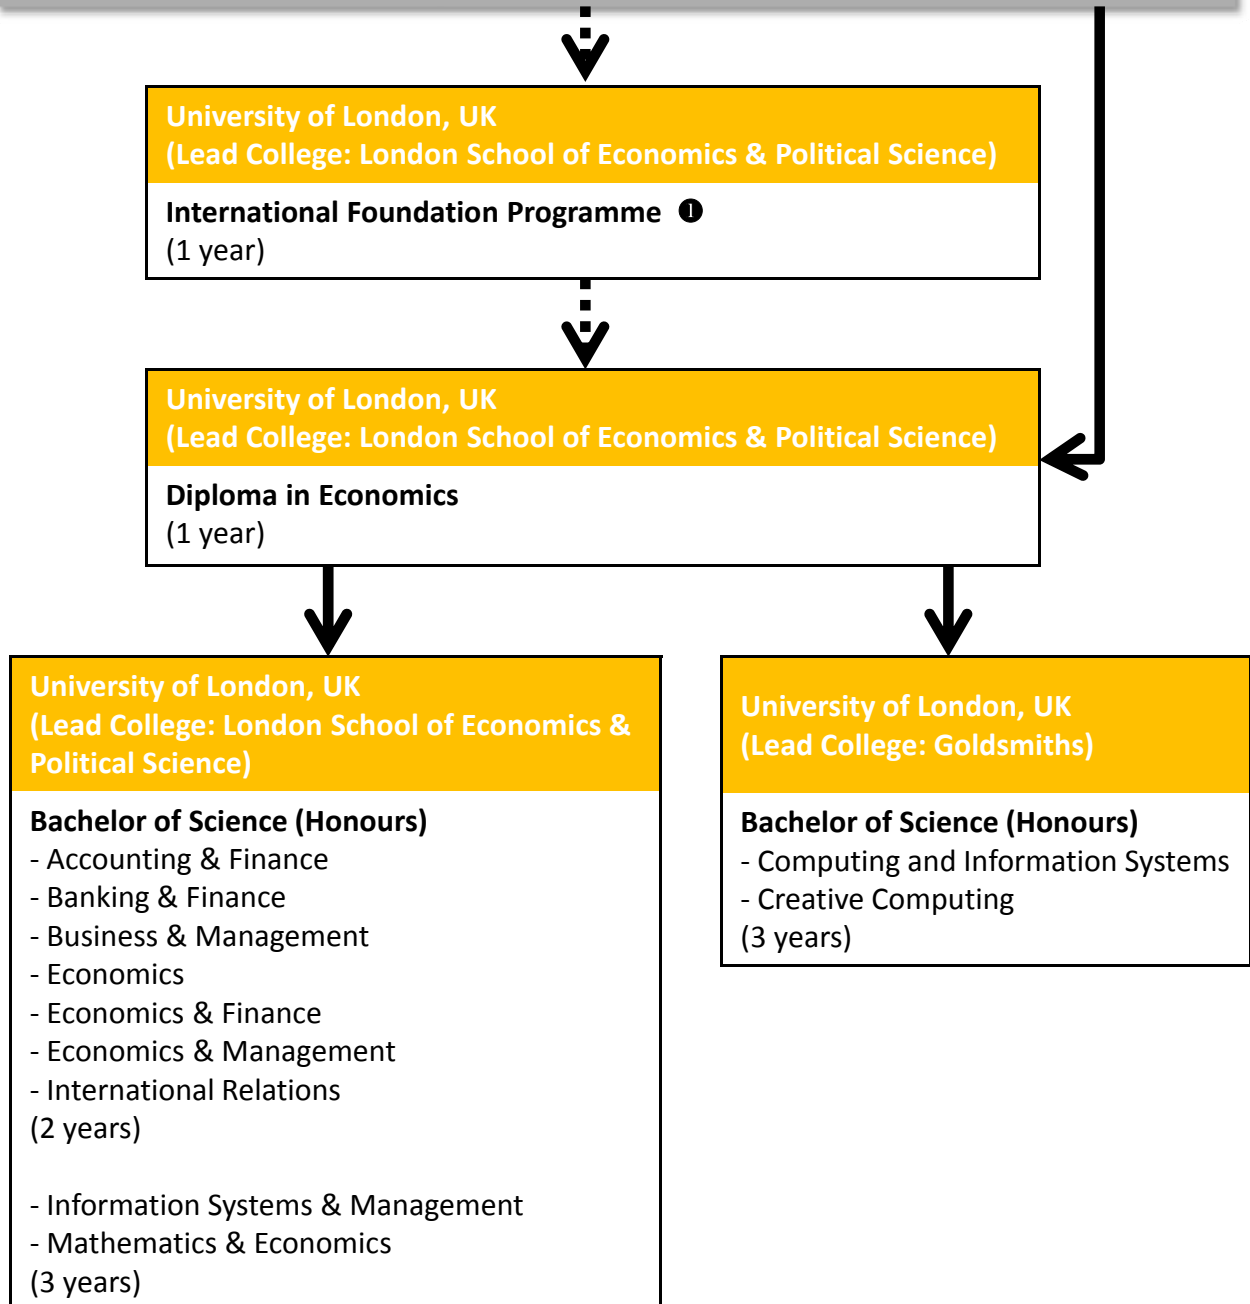

EDUCATIONAL PATHWAYS

Laos

① The Management Foundation Studies (MFS) is a certificate programme.

② For maximum automatic Accreditation of Prior Learning - APL (exemptions), SIM Diploma graduates are required to undergo and achieve B- or better in the bridging courses in Mathematics and Economics (over 3 months)

EDUCATIONAL PATHWAYS

Laos

High School Qualification

① The International Foundation Programme is a certificate programme.

EDUCATIONAL PATHWAYS

Laos

High School Qualification

University of London, UK
(Lead College: London School of Economics & Political Science)

Bachelor of Science (Honours)

- Accounting & Finance
 - Banking & Finance
 - Business & Management
 - Economics
 - Economics & Finance
 - Economics & Management
 - Information Systems & Management
 - International Relations
 - Mathematics & Economics
- (3 years)

University of London, UK
(Lead College: Goldsmiths)

Bachelor of Science (Honours)

- Computing and Information Systems
 - Creative Computing
- (3 years)